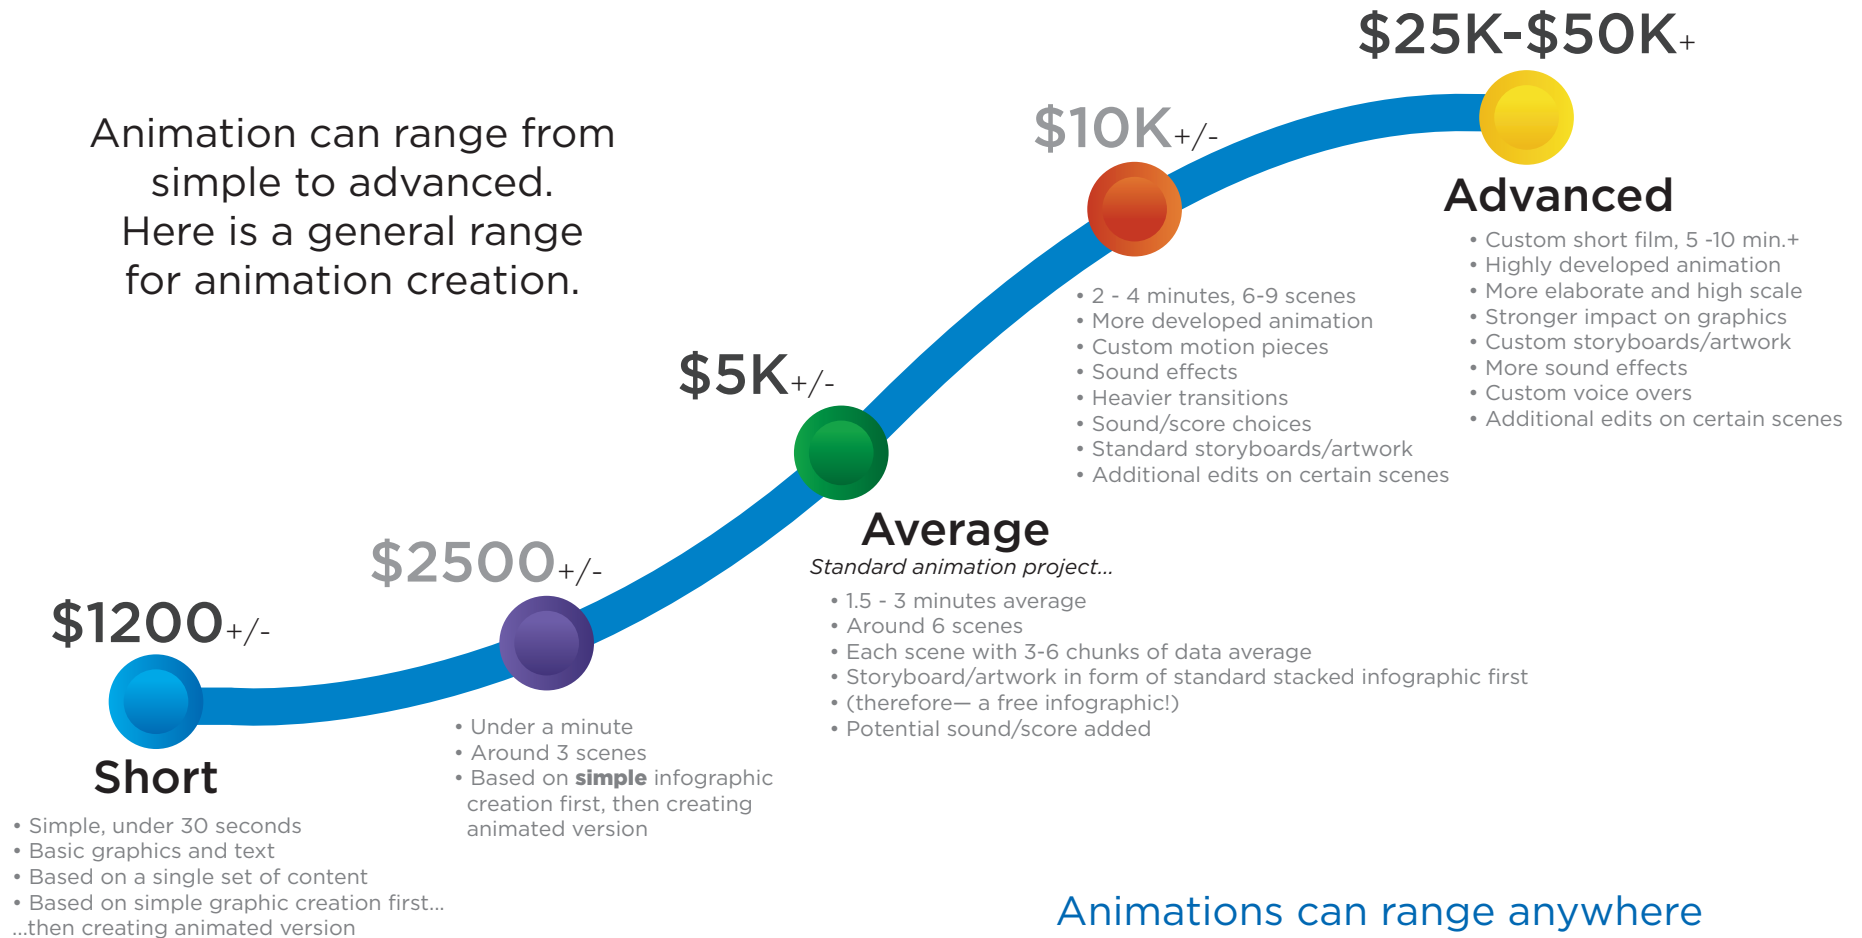

# The Animation Cost Curve.

Animation can range from simple to advanced. Here is a general range for animation creation.

Animations can range anywhere from around \$1200 to \$25K+